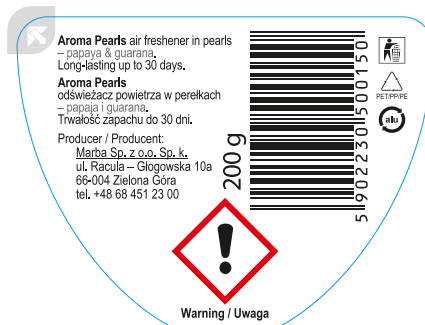

cold stamping ↓

55x43 mm CMYKP130CSSilver

55x43 mm KK2P485